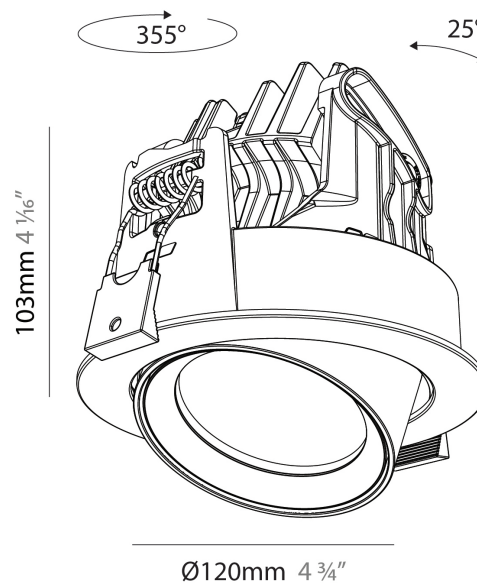

GENERAL

Series: Centriq
Subseries: Centriq Round Adjustable
Brand: Prolicht
Division: Architectural
Mounting Type: Recessed
Mounting Location: Ceiling
Subcategory: Spots

PHYSICAL

Shape: Cylinder
Diameter (mm): 120
Diameter (in): 4 ¾
Height (mm): 105
Height (in): 4 ⅛
Min. Recessing Depth (mm): 120
Min. Recessing Depth (in): 4 ¾
Light Distribution: Adjustable / Direct
Weight (kg): 0.649
Diffuser: Lens Pack - No Lens / Opal / Linear Spread Lens / Honeycomb / Spread Lens
Fixture Finish: SSR / BKV / CWI / CRY / HAB / UFT / ITA / RUA / FTG / MYG / LOD / PUS / FRO / FUP / KIA / POP / BLS / SPG / MEY / GOH / GUM / CHC / COM / ABZ / JAG / OBR / MOS / ROR
Fixture Material: Aluminum
Cut-out Measurements: Dia. 112mm / 4 7/16"

ELECTRICAL

Lamp Type: LED (Zhaga Standard)
Input Wattage (W): 27.3
Total Output Wattage (W): 24.5
Dimming: Tri-Mode (Non-Dimming and Phase Dimming (120Vac only) and 0-10V Dimming)
Driver Included: Yes
Driver Location: Recessed Housing
Driver Type: Constant Current - Universal
Driver Class: Class 2
Input Voltage (V): 120 - 277
Constant Current (MA): 700

LED

Color Temperature (*K): 2700 / 3000 / 3500 / 4000
Max. Delivered Lumen (lm): 2348 / 2444 / 2549 / 2669
Nominal Lumen (lm): 2788 / 2903 / 3027 / 3170
CRI: >90 CRI
Lamp Life (hrs): 50000

OPTICAL

Reflector°: 20 / 32 / 54
Adjustability: Rotational 350°; Tilt 90°

RATINGS AND CERTIFICATIONS

Certified By: Certified for North American Standards
IP rating: IP20